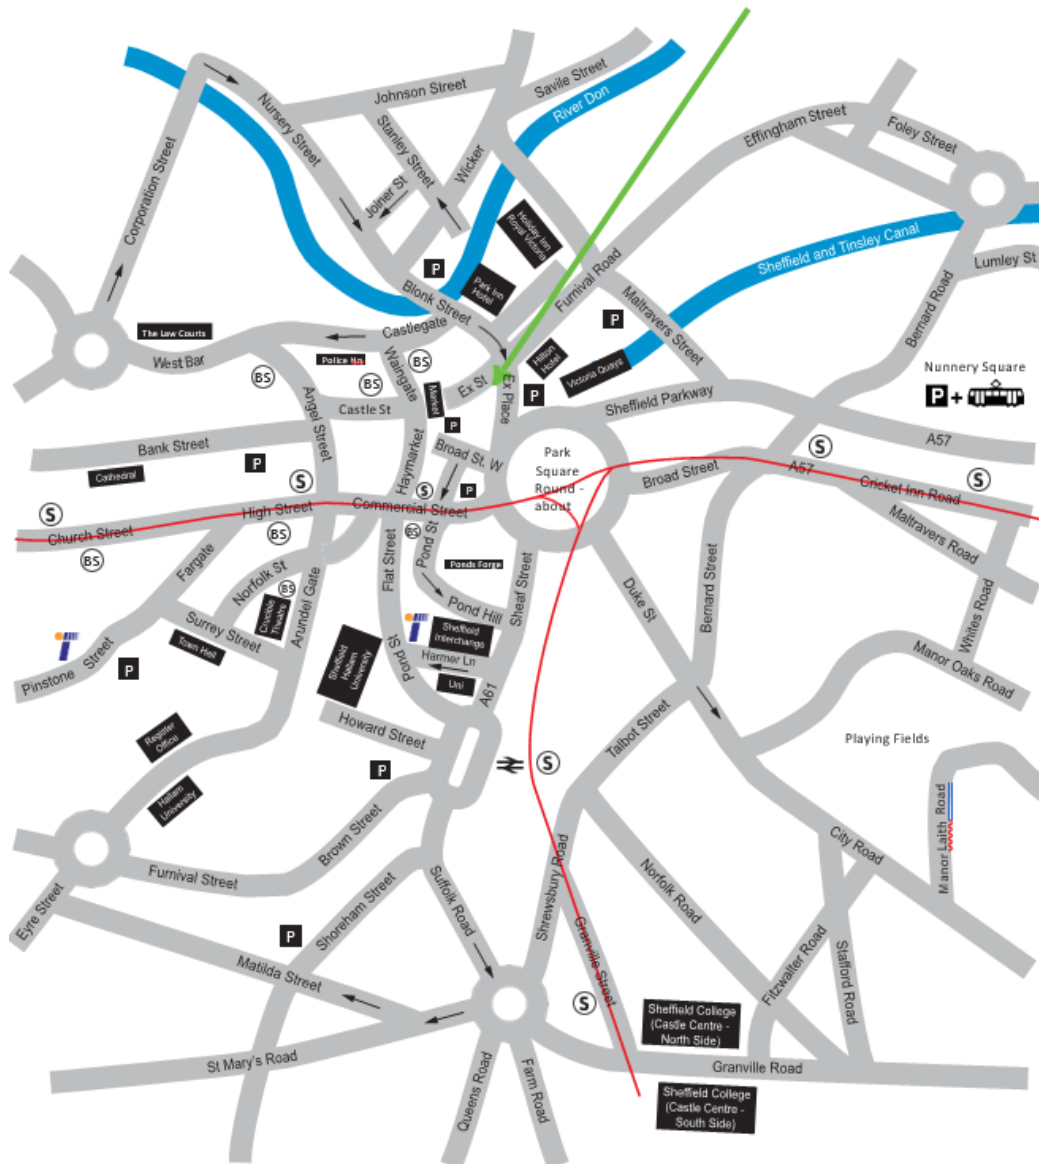

How to find us

Sheffield City Region

11, Broad Street West, Sheffield S1 2BQ

Sheffield
City Region

We are here

By Bus

Bus services operate close to Broad Street West, mainly stopping on Haymarket and Waingate.

By Train

Sheffield Station is about a 10-minute walk from the Transport Executive.

By Tram

The nearest tram stop to the Transport Executive is Ponds Forge/Fitzalan Square. All tram routes serve this stop.

Park and Ride

The Transport Executive operate Park & Ride sites linked to the tram, where cars can be left in a secure parking site and then you can travel into the city by tram.

North of the city, the site is in Middlewood on the A6102.

South of the city, the site is Halfway, accessible from the A616.

Meadowhall, accessible from the M1, and Nunnery Square on the A57 Sheffield Parkway.

By Car

Directions for car users in the city centre and locations of bus and tram stops and the Rail Station are marked on the detailed city centre map.